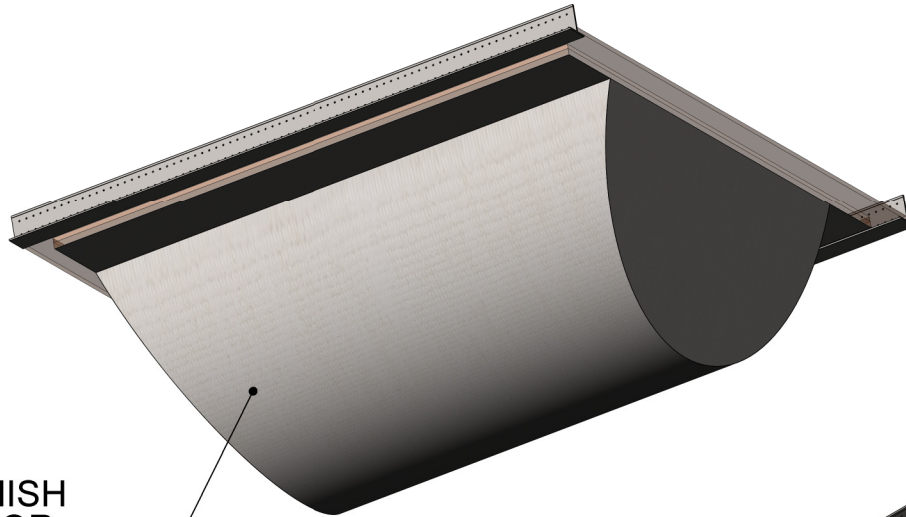

CEILING GRID BARREL AND PYRAMIDAL DIFFUSERS

INSTALLATION INSTRUCTIONS

1. DIFFUSERS ARE AVAILABLE WITH OPTIONAL FLANGE FOR CEILING 15/16" T-BAR GRID LAY-IN INSTALLATION.
2. DIFFUSER DIMENSIONS ARE SLIGHTLY REDUCED TO FIT INSIDE STANDARD 15/16" GRID DIMENSION.
3. TO ENSURE PROPER LOCATION AND ORIENTATION FOLLOW REFLECTED CEILING PLANS.

WHITE FINISH
TEXTURE OR
OPTIONAL FABRIC
WRAPPED.

15/16" T-BAR
CEILING GRID

FLANGE

DETAIL C

CEILING GRID BARREL AND PYRAMIDAL DIFFUSERS INSTALLATION INSTRUCTIONS

SIZE A	DWG. NO. 20000722	REV
------------------	----------------------	-----