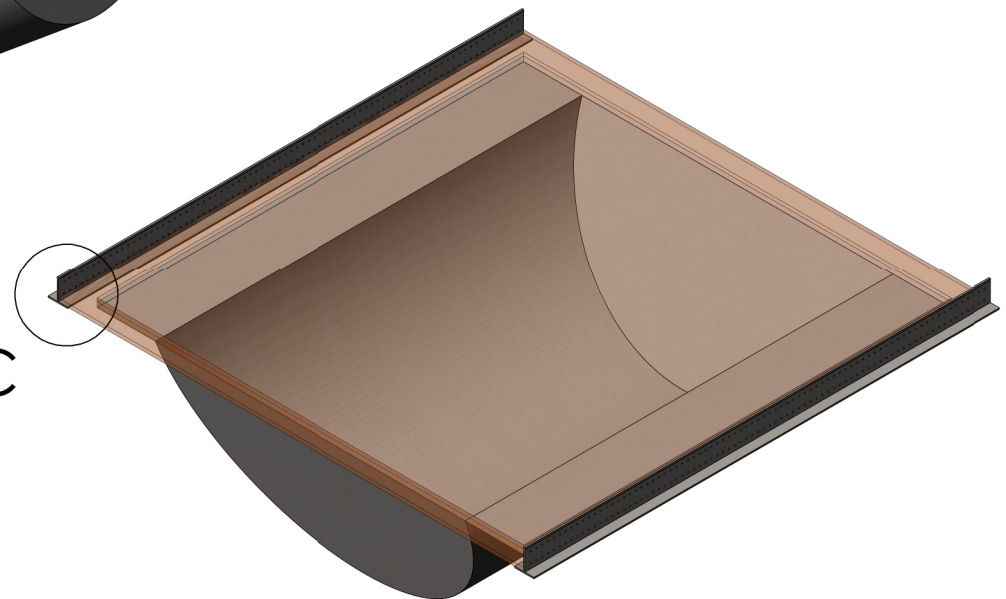

CEILING GRID BARREL AND PYRAMIDAL DIFFUSERS

INSTALLATION INSTRUCTIONS

1. DIFFUSERS ARE AVAILABLE WITH OPTIONAL FLANGE FOR CEILING 15/16" T-BAR GRID LAY-IN INSTALLATION.
2. DIFFUSER DIMENSIONS ARE SLIGHTLY REDUCED TO FIT INSIDE STANDARD 15/16" GRID DIMENSION.
3. TO ENSURE PROPER LOCATION AND ORIENTATION FOLLOW REFLECTED CEILING PLANS.

WHITE FINISH
TEXTURE OR
OPTIONAL FABRIC
WRAPPED.

15/16" T-BAR
CEILING GRID

FLANGE

DETAIL C

CEILING GRID BARREL AND PYRAMIDAL DIFFUSERS INSTALLATION INSTRUCTIONS

SIZE A	DWG. NO. 20000722	REV
------------------	----------------------	-----