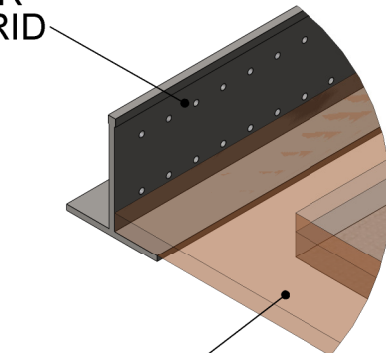

CEILING GRID BARREL AND PYRAMIDAL DIFFUSERS

INSTALLATION INSTRUCTIONS

1. DIFFUSERS ARE AVAILABLE WITH OPTIONAL FLANGE FOR CEILING 15/16" T-BAR GRID LAY-IN INSTALLATION.
2. DIFFUSER DIMENSIONS ARE SLIGHTLY REDUCED TO FIT INSIDE STANDARD 15/16" GRID DIMENSION.
3. TO ENSURE PROPER LOCATION AND ORIENTATION FOLLOW REFLECTED CEILING PLANS.

WHITE FINISH
TEXTURE OR
OPTIONAL FABRIC
WRAPPED.

15/16" T-BAR
CEILING GRID

FLANGE

DETAIL C

CEILING GRID BARREL AND PYRAMIDAL DIFFUSERS INSTALLATION INSTRUCTIONS

SIZE A	DWG. NO. 20000722	REV
------------------	----------------------	-----